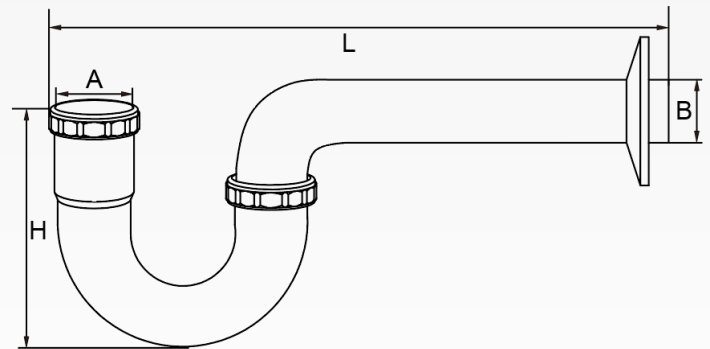

### Product Specification

Model #	A	B	H	L
1411-0033-PC	1.53"	1.50"	4.88"	12.06"
1411-0013-9.5-PC	1.28"	1.25"	4.88"	13.50"
1411-0013-PC	1.28"	1.25"	4.88"	11.56"
1411-0011-PC	1.28"	1.25"	4.88"	11.56"
1411-0031-PC	1.53"	1.50"	4.69"	12.44"

### Product Specification

Model #	Description	Gauge	A	L
1411-0707-PC	1-1/4" X 12" CP brass extension tube, threaded both ends	20	1.25"	12"