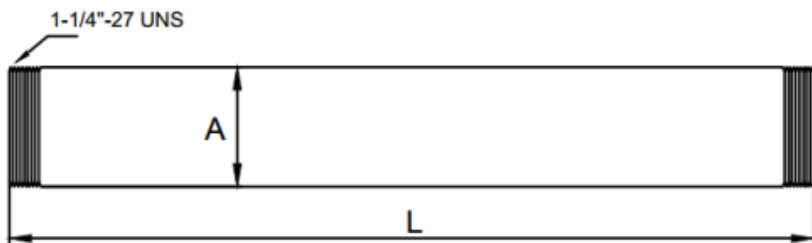

Product Specification

Model #	Description	Gauge	A	L
1411-0707-PC	1-1/4" X 12" CP brass extension tube, threaded both ends	20	1.25"	12"