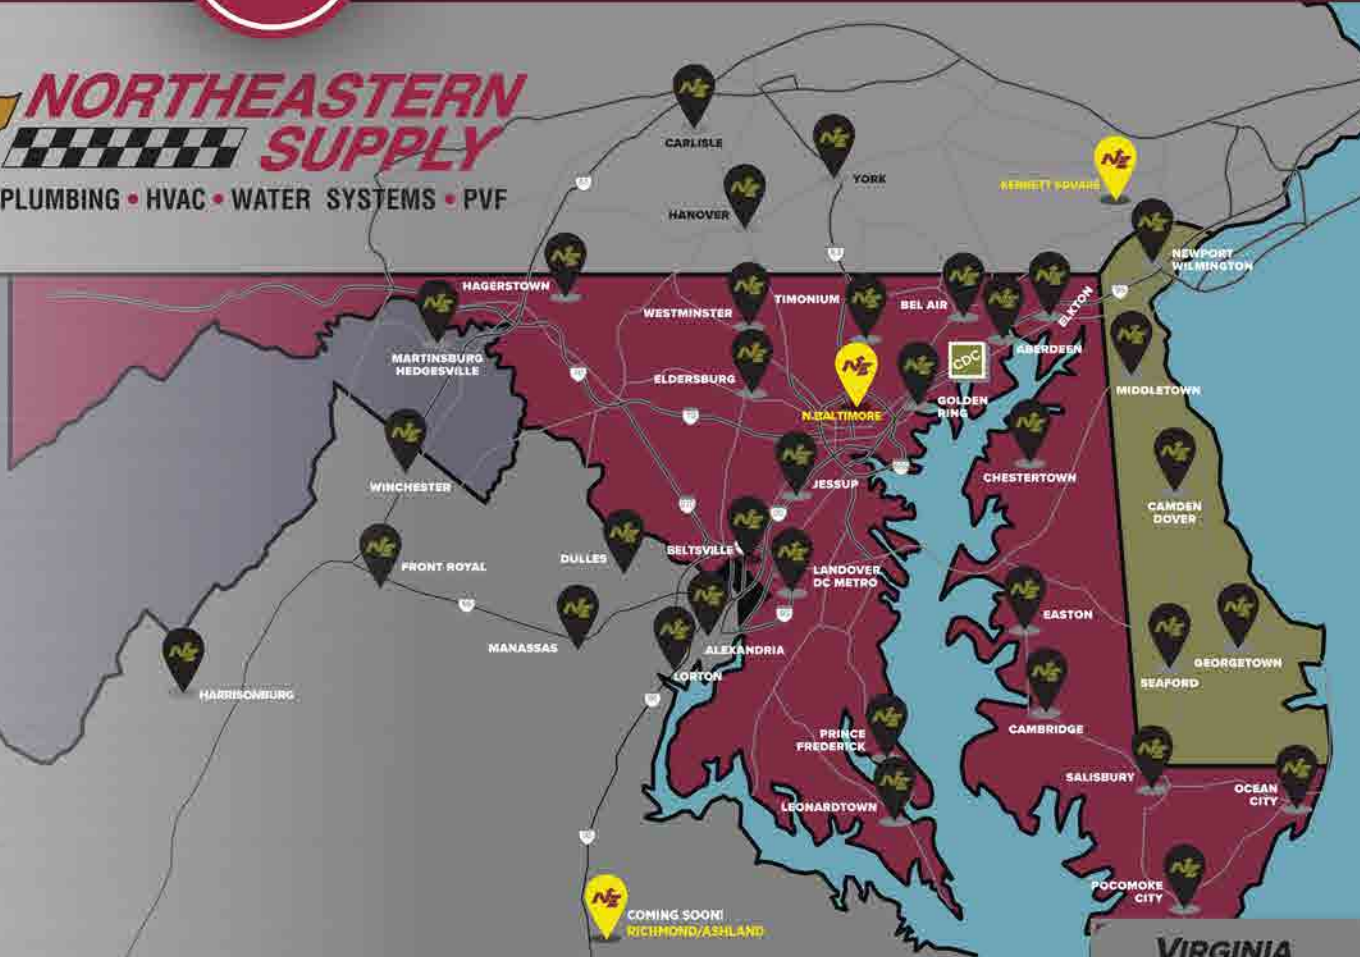

SHOP LIKE A PRO!!!

WWW.NORTHEASTERN.COM

SIGN UP TODAY!

ONE STOP SHOP 24/7

- Order Online
- Bill Pay
- Check Inventory
- Check Pricing
- Create Lists

DELAWARE

MARYLAND

VIRGINIA